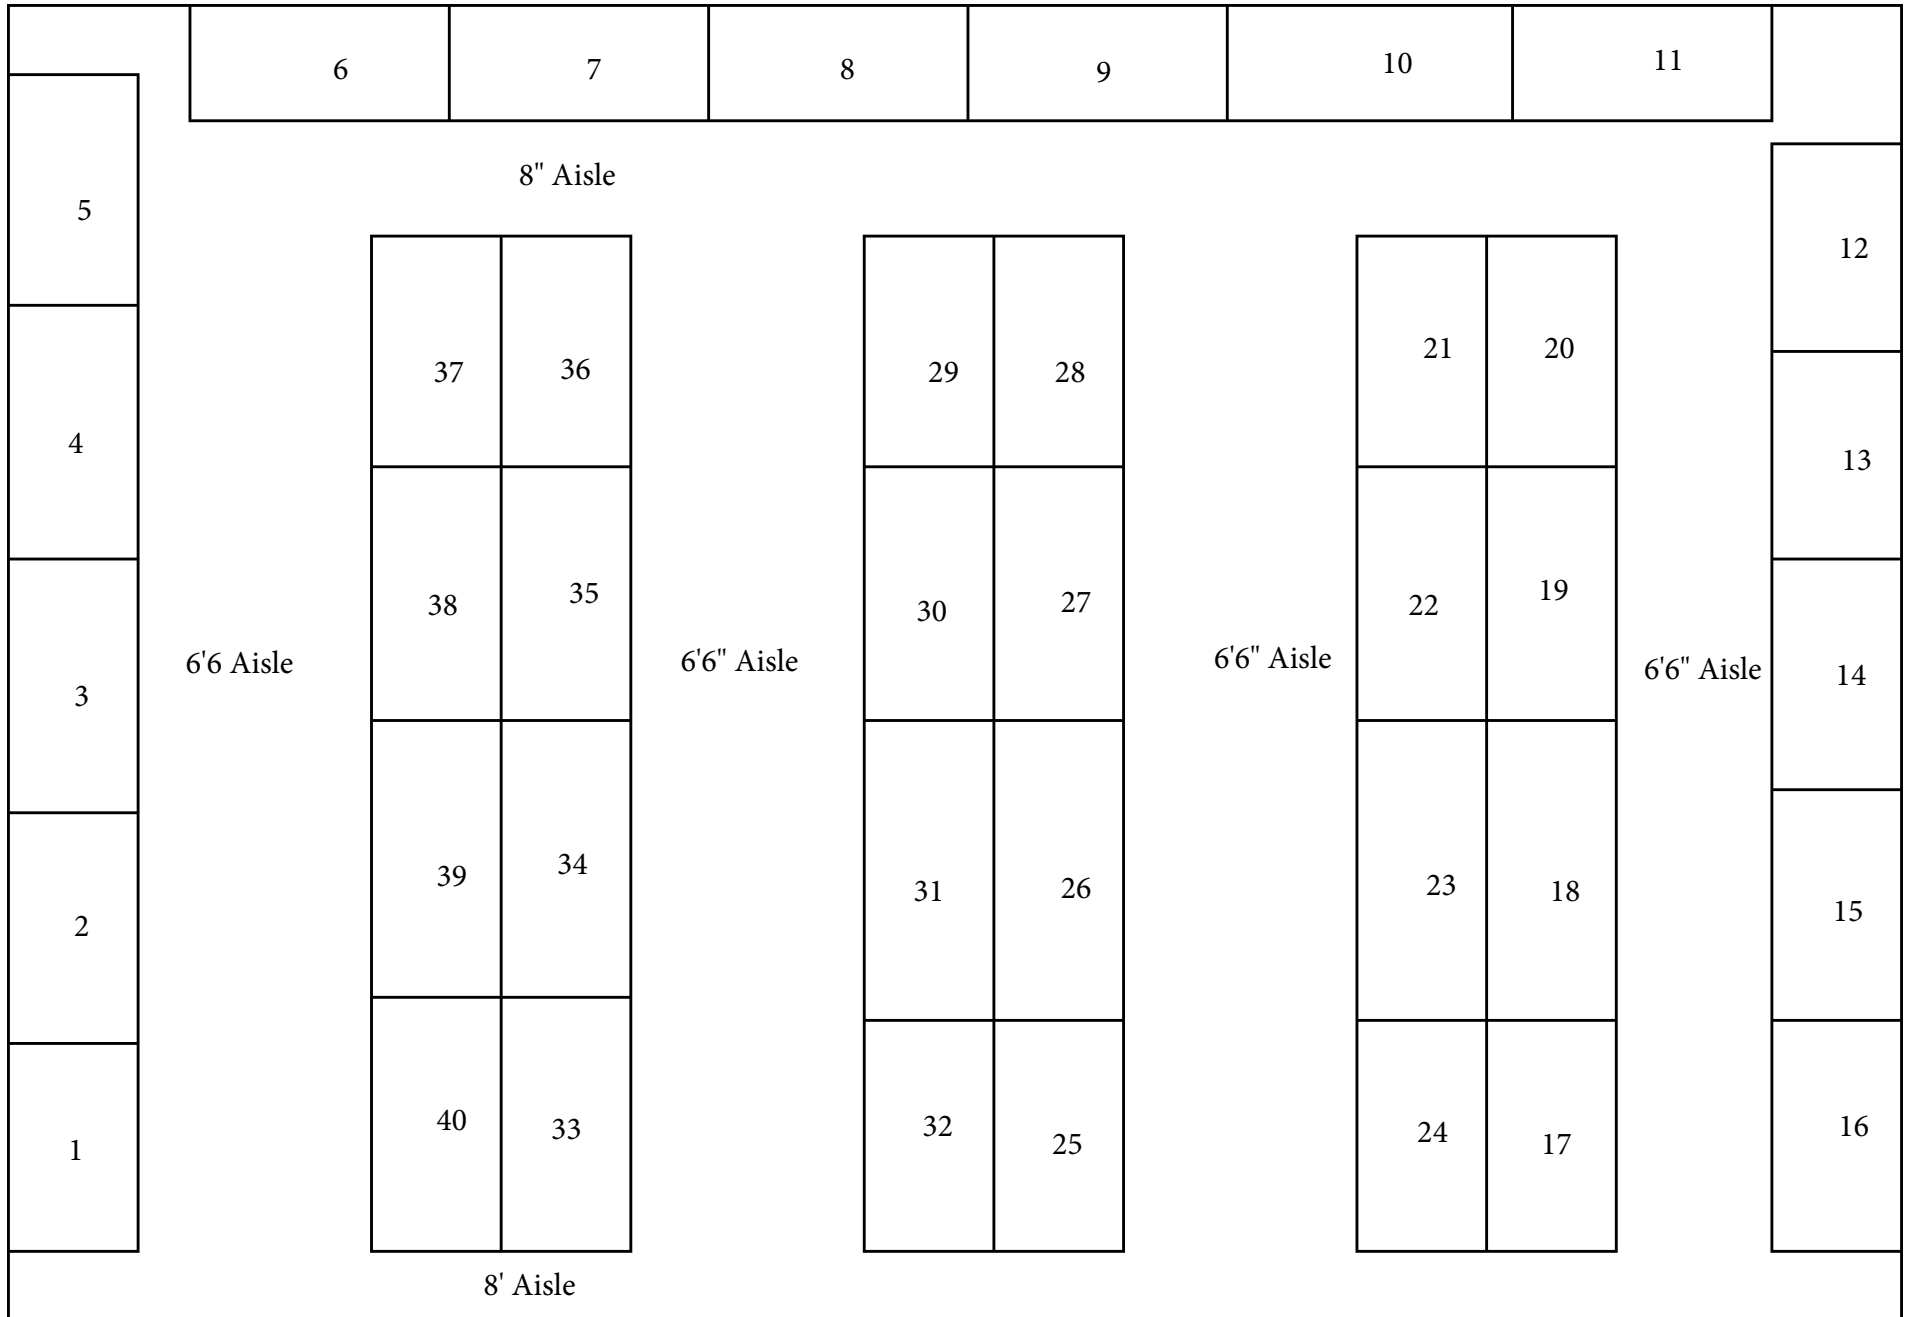

Gym B- Vintage Vendor Layout - Spring

Room is 106" wide x 90" deep